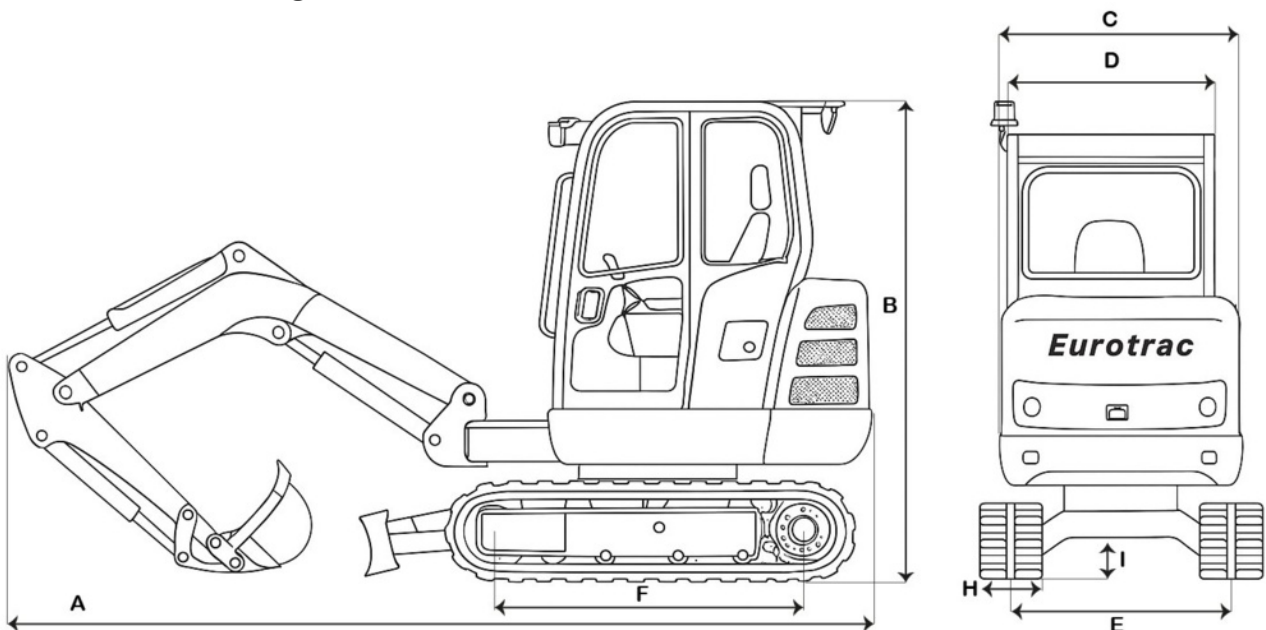

#### DIMENSIONS

Digging depth	2380
Max. Digging depth	2380
Max. Digging height	3450
Max. Tipping height	2380
Max. excavation radius	3920
Track distance	800

## Technical drawing

(A) Overall length with bin	3828
(B) Height to top of roof	2250
(C) Overall width	1060
(D) Cabin width	970
(F) Cradle base	135
(H) Width of tracks	225
(I) Ground clearance	165